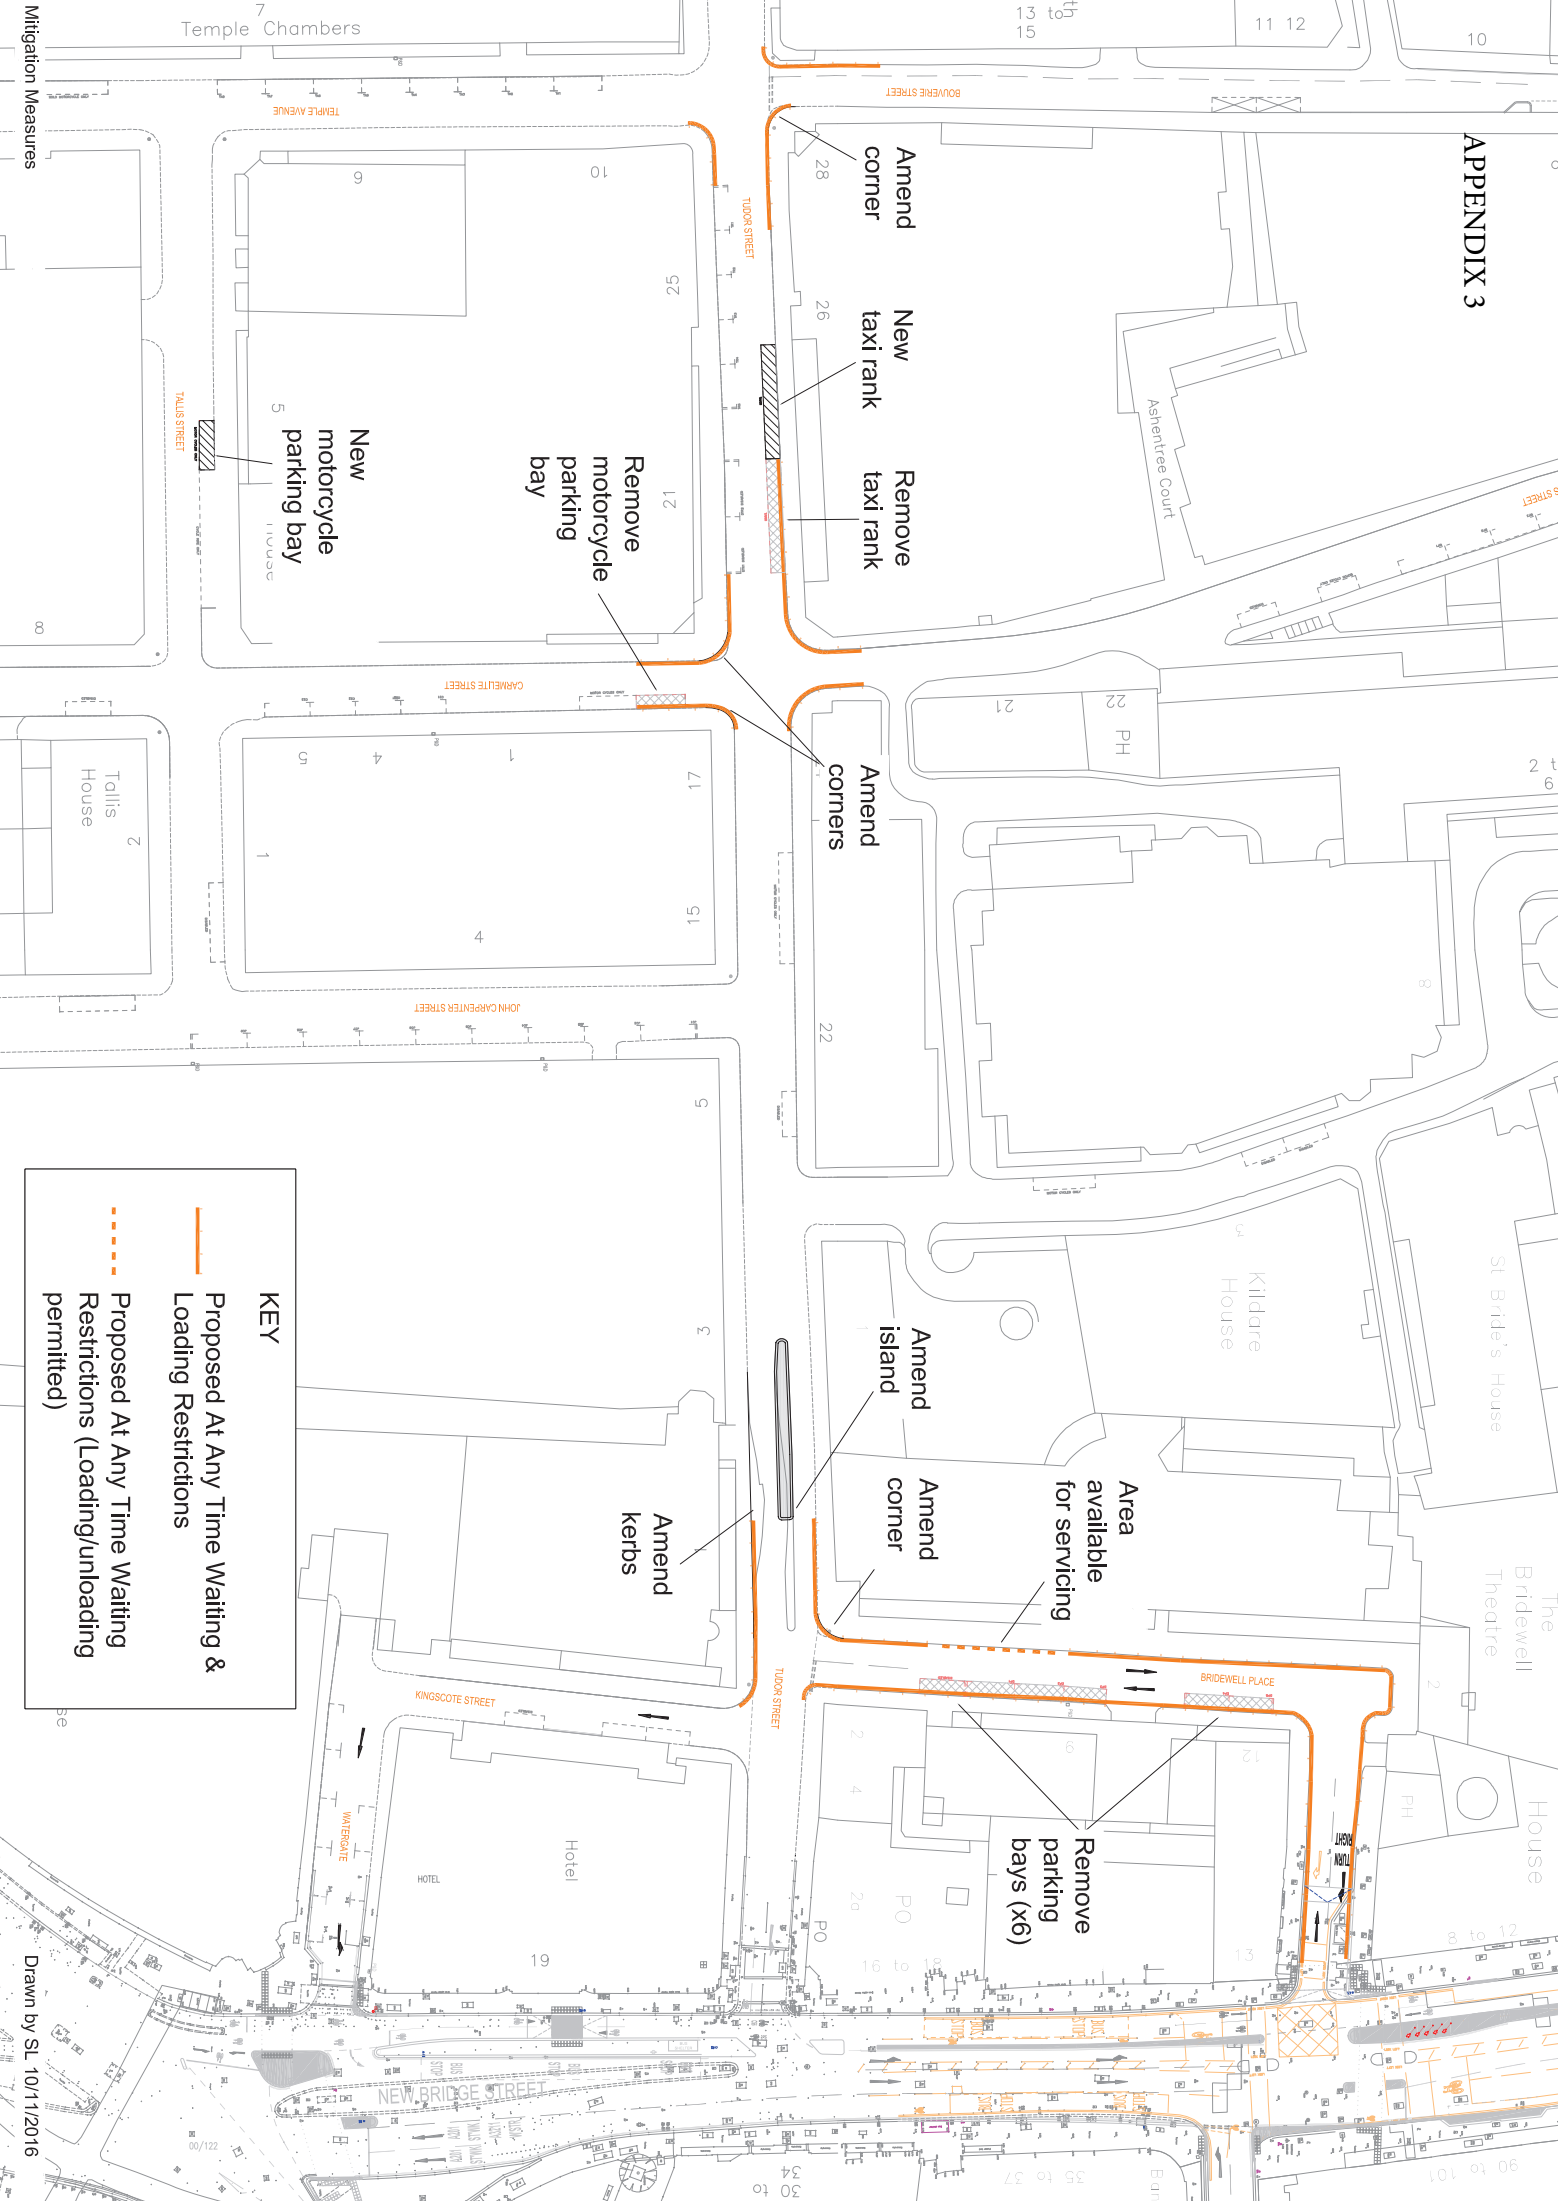

APPENDIX 3

Mitigation Measures

KEY

- Proposed At Any Time Waiting & Loading Restrictions
- - - Proposed At Any Time Waiting Restrictions (Loading/unloading permitted)

Drawn by SL 10/11/2016